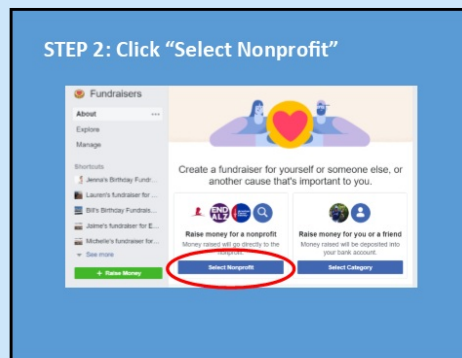

## ECS News

**Black Friday. Cyber Monday.**

**#GIVINGTUESDAY**

**December 3, 2019**

**ALL GIFTS TO ECS WILL BE MATCHED ON #GIVINGTUESDAY!**

Donations made to ECS on #GivingTuesday WILL BE MATCHED up to a total of \$15,000 thanks to [Triangle Family Dentistry](#), [Realty World - Jennifer Jones](#), [eHungry.com](#) and several ECS board members and families!

**YOU CAN HELP** by creating your own Facebook Fundraiser for ECS and spreading the word about our \$15,000 MATCH! Go to <https://www.facebook.com/fund/endeavorcharter/> to create your #GivingTuesday fundraiser for ECS!