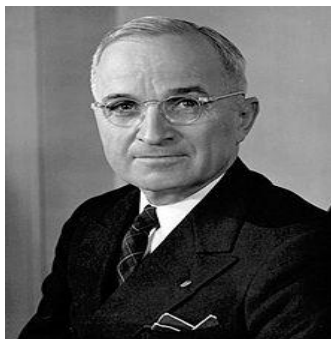

Major Figures of World War II

Allies:

Neville Chamberlain
Prime Minister of Britain
1937 to 1940. Tried to give Czechoslovakia to Hitler to make him stop...

Winston Churchill
Prime Minister of Britain from 1940 to 1945. Instrumental in withstanding Germany’s bombings of London...

FDR
President of US from 1933 to 1945. Urges Congress to join WW II after bombing of Pearl Harbor in Dec. 1941

Harry S. Truman
Becomes **US President** 1945 After FDR’s death. Will order Bombing of Japan in August 1945, thus ending WWII.

Dwight Eisenhower
“**Supreme Commander**” of Allied Forces in Europe. Called for “D-Day” invasion in France in June 1944.

Joseph Stalin
leader of Russia during WWII. Signed a “secret pact” with Hitler in 1938 to not attack each other. Hitler will attack Russia in June 1941